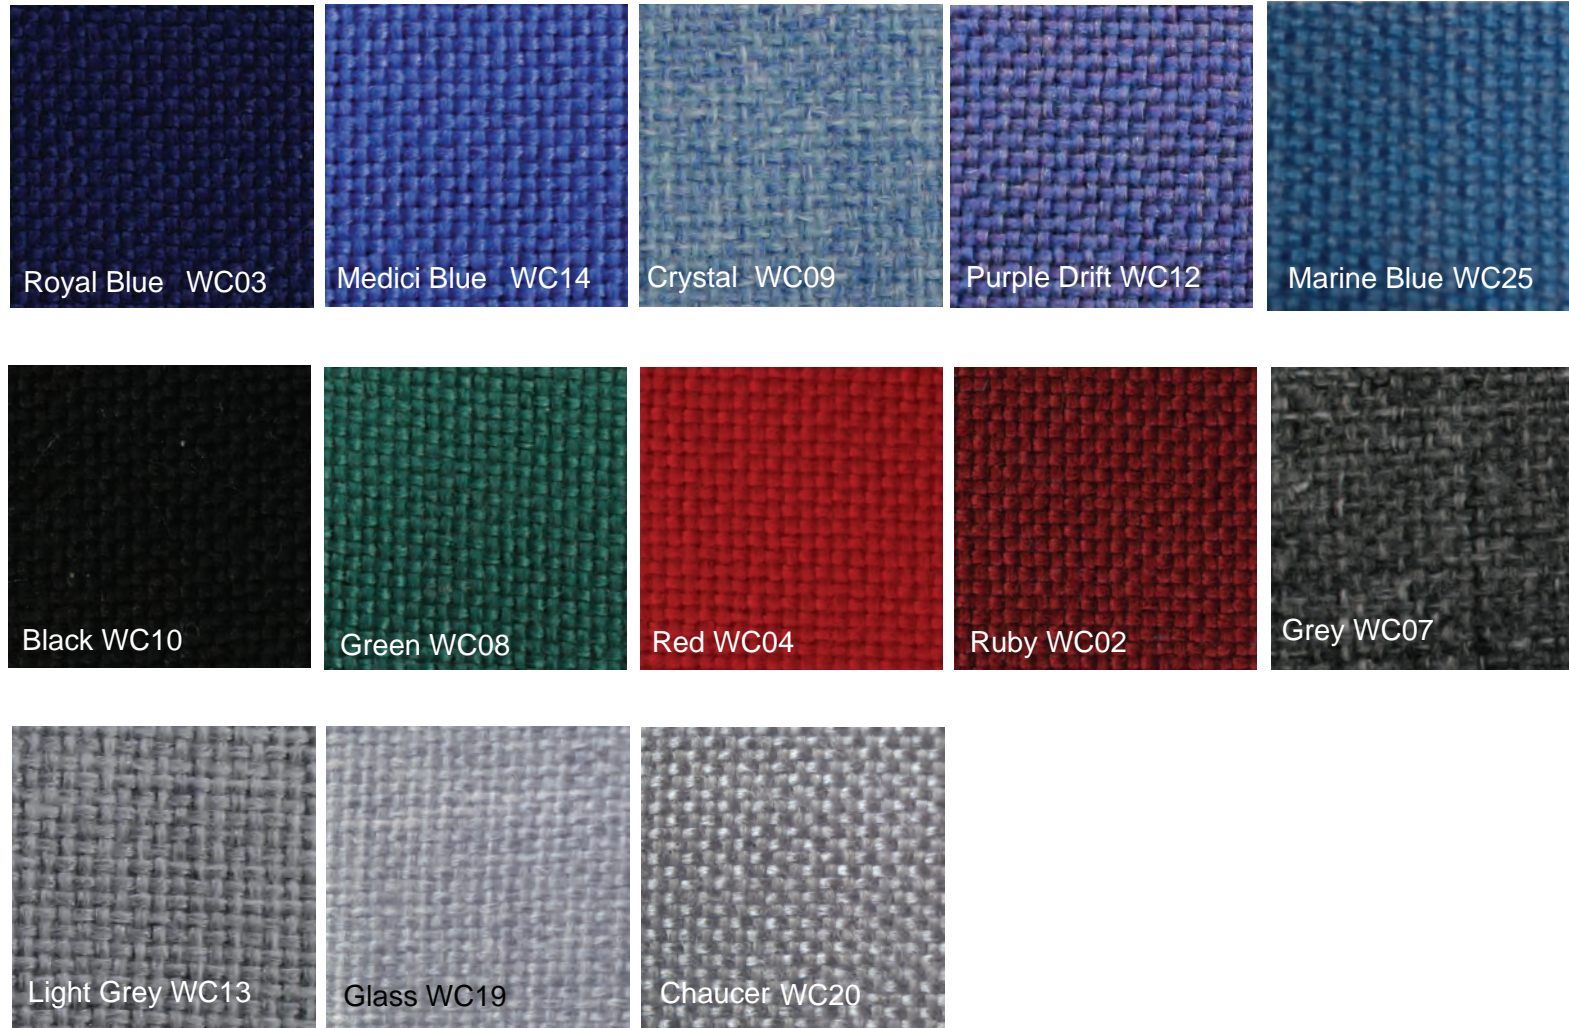

Woven Fabric Colours

PLEASE NOTE: These colour samples are for guidance and representation only. Due to limitations with colour screen viewing, accuracy cannot be guaranteed. Fabric samples are available on request. Please call our customer service team on 01733 232000 www.go-displays.co.uk