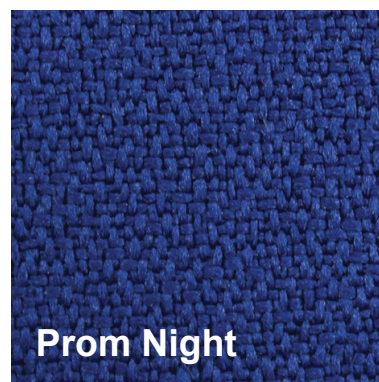

Fabric Colours - Universe Collection

PLEASE NOTE: These colour samples are for guidance and representation only. Due to limitations with colour screen viewing, accuracy cannot be guaranteed. Fabric samples are available on request. Please call our customer service team on 01733 232000 www.go-displays.co.uk